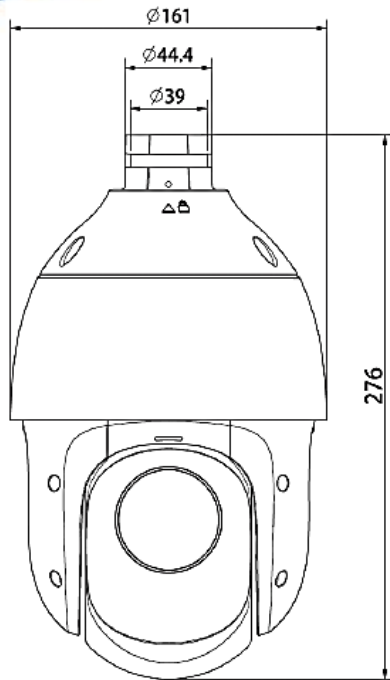

Interface

Communication Interface	1*RJ45 (10/100Base-T)
Audio I/O	1*Input Impedance 1kΩ,2.0~2.4Vp-p; 1*Output Impedance 600Ω
Alarm I/O	1*Switching; 1*Switching,Voltage≤DC24V,Current≤1A
Reset Button	Yes
On-board Storage	Built-in Micro SD card slot,up to 512 GB

General

Web Client Language	19 languages Simple Chinese/English/Traditional Chinese/Spanish/Italian/ Korean/Turkish/Russian /Thai/ Polish/French/Dutch/ Hebraism/Vietnamese/Arabic/German/ Ukrainian /Portuguese/Albanian
Operating Temperature	(°F149~°F22-)°C65~°C30-
Operating Humidity	≤95%RH
Storage Temperature	(°F149~°F22-)°C65~°C30-
Storage Humidity	10%~95%RH(non-condensing)
Power Supply	DC12V±10%; PoE:IEEE 802.3at
Power Consumption	8.1W(IR OFF) ; 19.4W(IR ON)
Protection	Surge4000V; ESD6000V; IP66
Material	Metal+plastic
Boundary Dimensions	161mm(D)x276mm(H)
Package Dimensions	260(L)260(W)465(H)mm
GrossWeight	3.9kg
NetWeight	2.2kg

Dimensions

Accessories

P52

P32

A35

DF21

A36