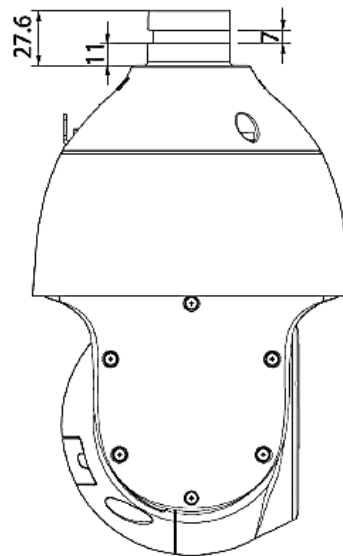

Interface

Communication Interface	1*RJ45 (10/100Base-T)
Audio I/O	1*Input Impedance 1kΩ,2.0~2.4Vp-p; 1*Output Impedance 600Ω
Alarm I/O	1*Switching; 1*Switching,Voltage≤DC24V,Current≤1A
Reset Button	Yes
On-board Storage	Built-in Micro SD card slot,up to 512 GB

General

Web Client Language	19 languages Simple Chinese/English/Traditional Chinese/Spanish/Italian/ Korean/Turkish/Russian /Thai/ Polish/French/Dutch/ Hebraism/Vietnamese/Arabic/German/ Ukrainian /Portuguese/Albanian
Operating Temperature	(°F149~°F22-)°C65~°C30-
Operating Humidity	≤95%RH
Storage Temperature	(°F149~°F22-)°C65~°C30-
Storage Humidity	10%~95%RH(non-condensing)
Power Supply	DC12V±10%; PoE:IEEE 802.3at
Power Consumption	8.1W(IR OFF) ; 19.4W(IR ON)
Protection	Surge4000V; ESD6000V; IP66
Material	Metal+plastic
Boundary Dimensions	161mm(D)x276mm(H)
Package Dimensions	260(L)260(W)465(H)mm
GrossWeight	3.9kg
NetWeight	2.2kg

Dimensions

Accessories

P52

P32

A35

DF21

A36